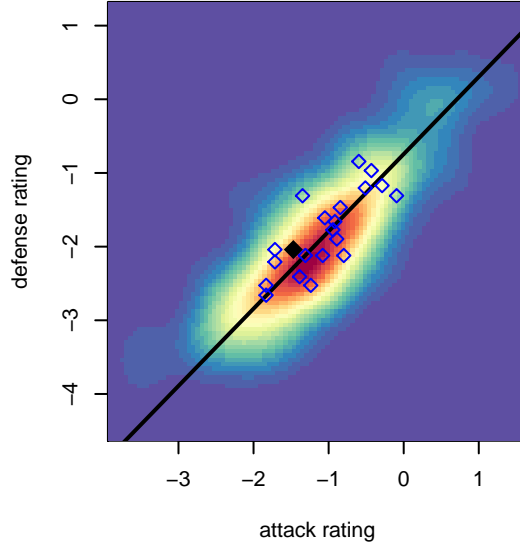

**attack and defense rating
relative to others at age
and all opponents in last 13 months**