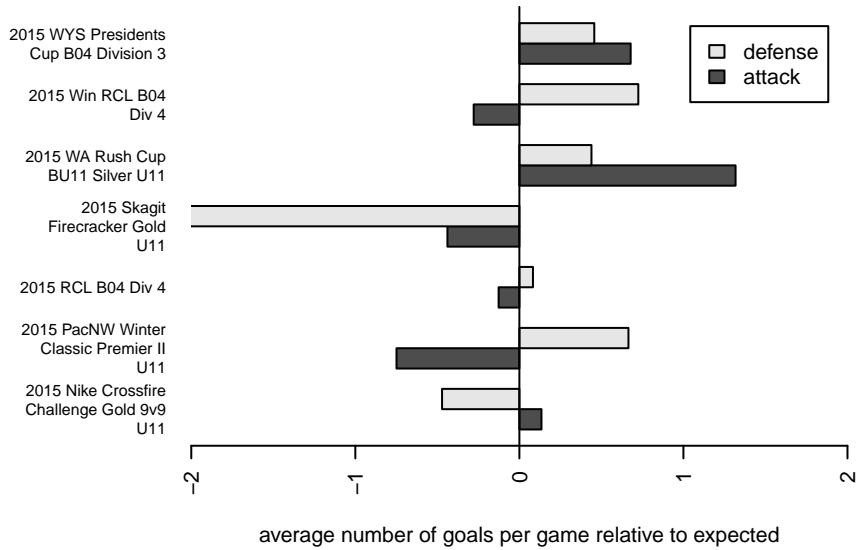

Performance relative to 13 month average