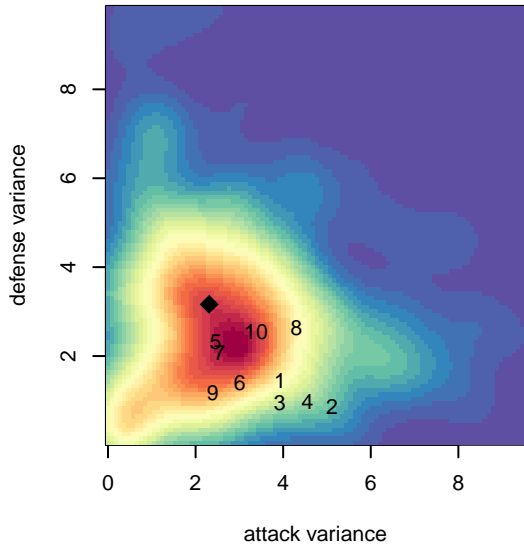

WA Rush Nero B04

Washington Rush SC
 Everett, WA
 B04 total strength=292
 attack=0.23 defense=0.13
 fall league = RCL B04 Div 4
 spr league = Win RCL B04 Div 4

alt names used:
 WASHINGTON RUSH B04 NERO (WA)
 Washington Rush B04 Nero B
 Washington Rush B04 Nero
 WASHINGTON RUSH B04 NERO (WA)
 Washington Rush B04 Nero
 Washington Rush B04 Nero B
 Washington Rush B04 Nero B

WA Rush Nero B04
 Dots are actual minus expected GF (blue circles) and GA (red triangles).
 Blue line is smoothed change in attack strength. Red is smoothed change in defense strength.

**attack and defense variance (black dot)
relative to other teams
and top 10 in region**