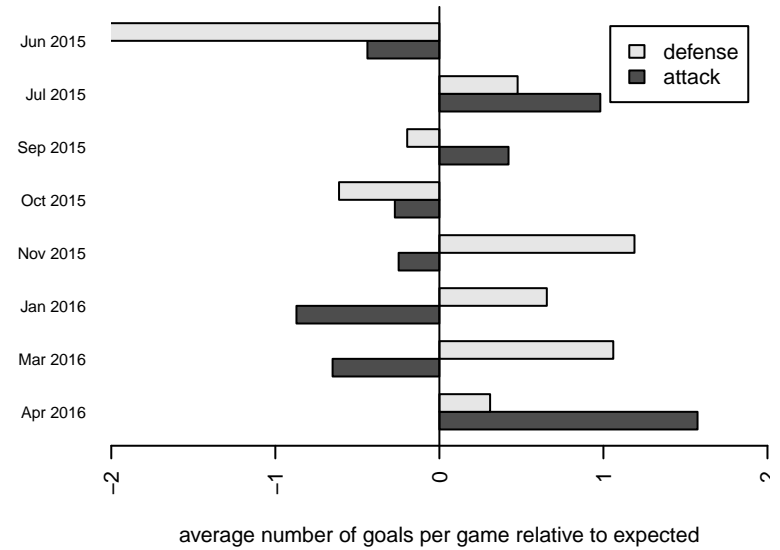

Performance relative to 13 month average