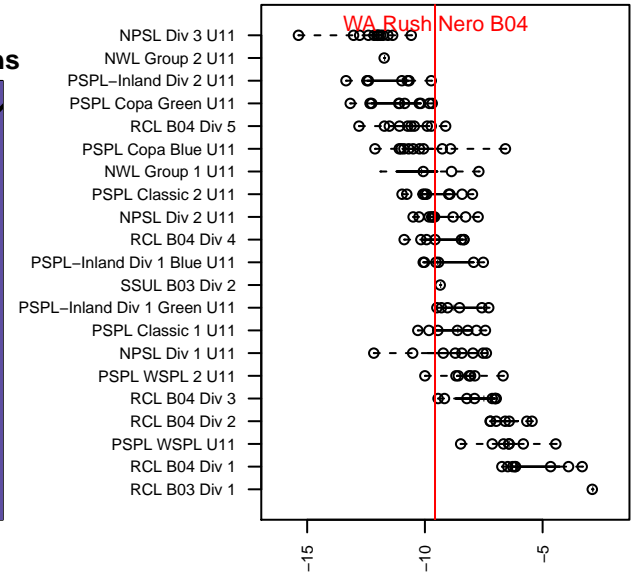

**attack and defense rating
relative to others at age
and all opponents in last 13 months**