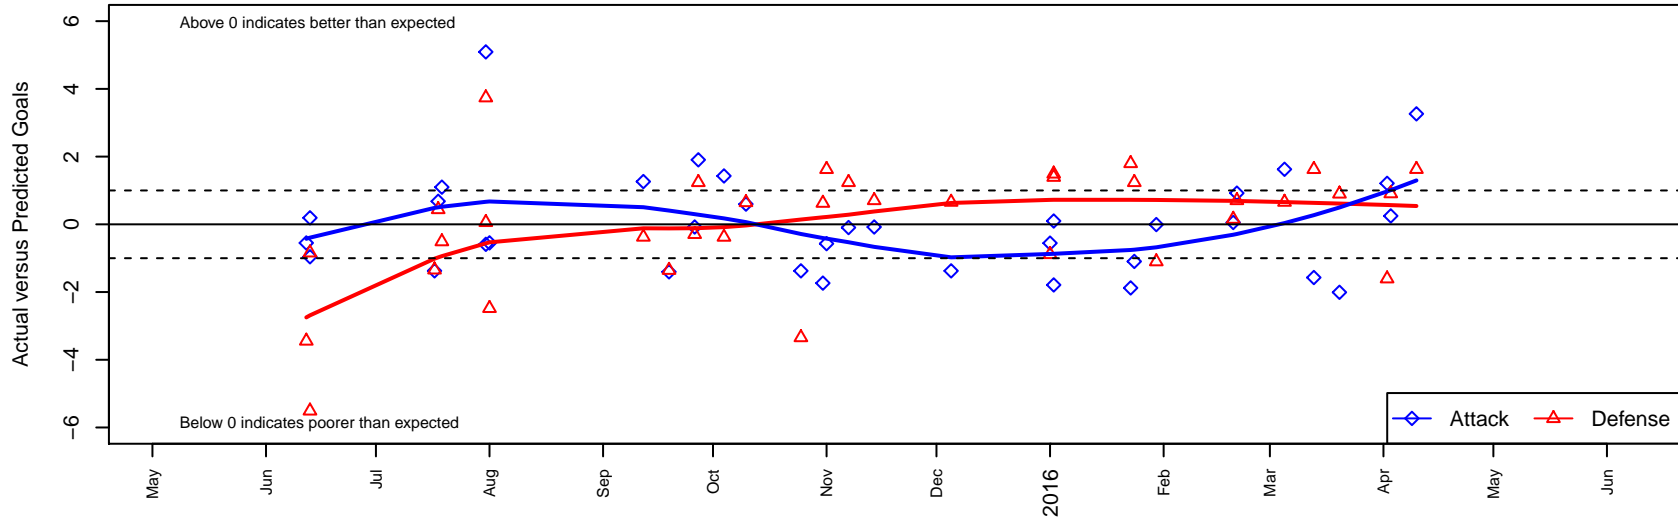

WA Rush Nero B04

Washington Rush SC
 Everett, WA
 B04 total strength=292
 attack=0.23 defense=0.13
 fall league = RCL B04 Div 4
 spr league = Win RCL B04 Div 4

alt names used:
 WASHINGTON RUSH B04 NERO (WA)
 Washington Rush B04 Nero B
 Washington Rush B04 Nero
 WASHINGTON RUSH B04 NERO (WA)
 Washington Rush B04 Nero
 Washington Rush B04 Nero B
 Washington Rush B04 Nero B

WA Rush Nero B04
 Dots are actual minus expected GF (blue circles) and GA (red triangles).
 Blue line is smoothed change in attack strength. Red is smoothed change in defense strength.

**attack and defense variance (black dot)
relative to other teams
and top 10 in region**